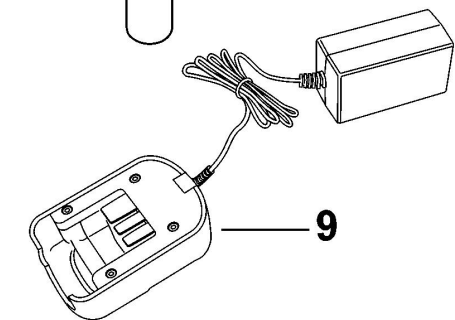

806

4

6

15

13

10

12

11

9

14

3

1

Parts List GKC1000L POWERED LOPPER H1

Item	Part Number	Qty	Part Description	General Description	Other Info	Repair Inst	Markets
1	000000-05	1	PARTIAL SUPPORT - ONLY PARTS L			No	GB
3	N589248	1	BAR			No	GB
4	5102026-01	1	CAP			No	GB
6	90540376	1	BATTERY 18V - 1.5AH - 27WH	Li-Ion - A1518L - H2		No	GB
9	90539541-01	1	CHARGER GB			No	GB
10	588213-00	1	CLAMP			No	GB
11	90516437	1	COVER			No	GB
12	90516533	2	BOLT			No	GB
13	590439-00	1	WRENCH SPECIAL			No	GB
14	A6150	1	CHAIN			No	GB
15	90524942	1	CONTAINER			No	GB
806	A6023	1	OIL	1Litre		No	GB