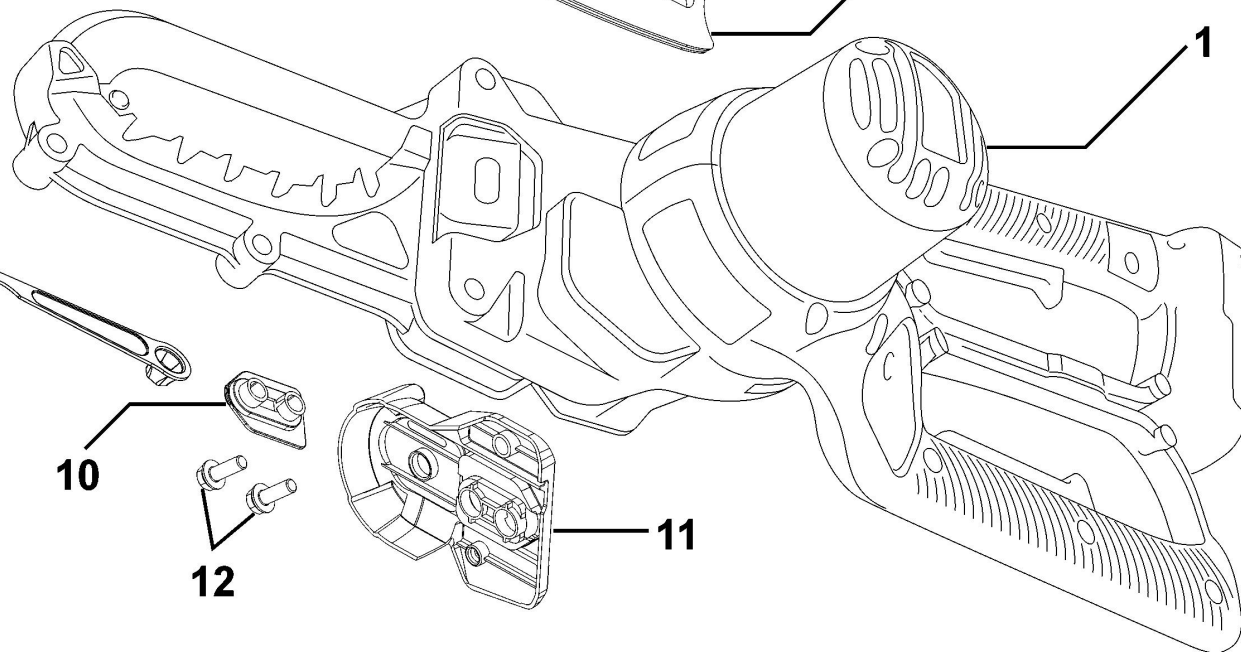

806

4

6

15

13

10

12

11

9

14

3

1

Parts List GKC1000L POWERED LOPPER H1

Item	Part Number	Qty	Part Description	General Description	Other Info	Repair Inst	Markets
1	000000-05	1	PARTIAL SUPPORT - ONLY PARTS L			No	GB
3	N589248	1	BAR			No	GB
4	5102026-01	1	CAP			No	GB
6	90540376	1	BATTERY 18V - 1.5AH - 27WH	Li-Ion - A1518L - H2		No	GB
9	90539541-01	1	CHARGER GB			No	GB
10	588213-00	1	CLAMP			No	GB
11	90516437	1	COVER			No	GB
12	90516533	2	BOLT			No	GB
13	590439-00	1	WRENCH SPECIAL			No	GB
14	A6150	1	CHAIN			No	GB
15	90524942	1	CONTAINER			No	GB
806	A6023	1	OIL	1Litre		No	GB